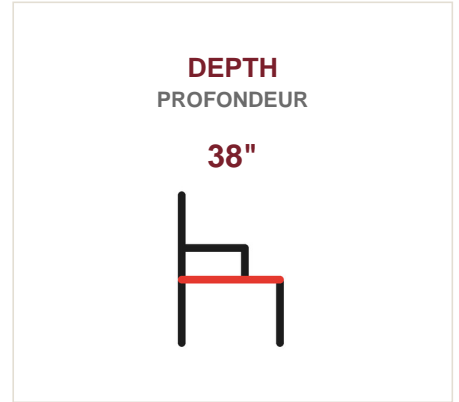

CLASSIC ROLL-ARM THREE-SEAT SOFA
SOFA TROIS PLACES À ACCOUDOIRS ROULÉS

DIMENSIONS

Piece / Pièce	W	H	D
SOFA	86"	37"	38"
LOVE SEAT CAUSEUSE	63"	37"	38"
LOUNGE CHAIR FAUTEUIL	37"	37"	38"

DESCRIPTION

Traditional roll-arm sofa with three seat and back cushions. Suitable for hotel lobbies, senior living lounges, and upscale common areas. Made in Canada.

DIMENSIONS

PHOTO GALLERY
GALERIE DE PHOTOS