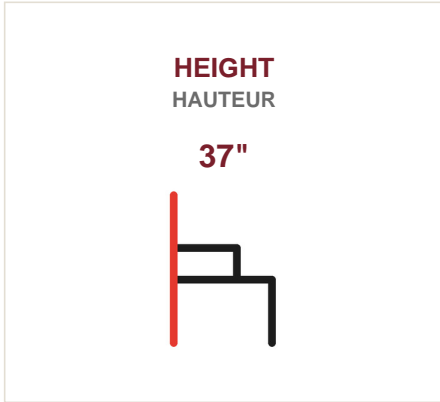

CLASSIC ROLL-ARM THREE-SEAT SOFA
SOFA TROIS PLACES À ACCOUDOIRS ROULÉS

DIMENSIONS

Piece / Pièce	W	H	D
SOFA	86"	37"	38"
LOVE SEAT CAUSEUSE	63"	37"	38"
LOUNGE CHAIR FAUTEUIL	37"	37"	38"

DESCRIPTION

Traditional roll-arm sofa with three seat and back cushions. Suitable for hotel lobbies, senior living lounges, and upscale common areas. Made in Canada.

DIMENSIONS

PHOTO GALLERY
GALERIE DE PHOTOS