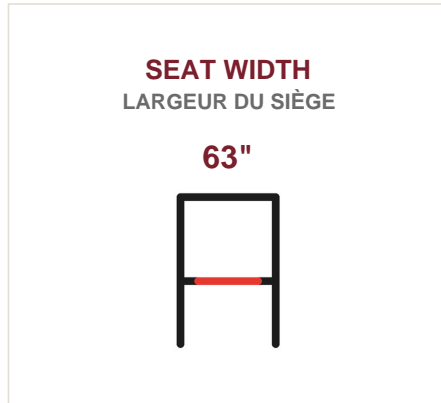

CLASSIC ROLL-ARM THREE-SEAT SOFA
SOFA TROIS PLACES À ACCOUDOIRS ROULÉS

DIMENSIONS

Piece / Pièce	W	H	D
SOFA	86"	37"	38"
LOVE SEAT CAUSEUSE	63"	37"	38"
LOUNGE CHAIR FAUTEUIL	37"	37"	38"

DESCRIPTION

Traditional roll-arm sofa with three seat and back cushions. Suitable for hotel lobbies, senior living lounges, and upscale common areas. Made in Canada.

DIMENSIONS

PHOTO GALLERY
GALERIE DE PHOTOS