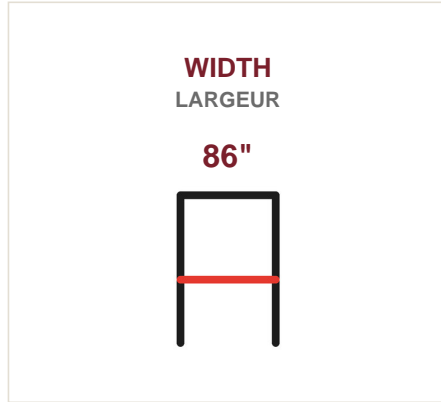

CLASSIC ROLL-ARM THREE-SEAT SOFA
SOFA TROIS PLACES À ACCOUDOIRS ROULÉS

DIMENSIONS

Piece / Pièce	W	H	D
SOFA	86"	37"	38"
LOVE SEAT CAUSEUSE	63"	37"	38"
LOUNGE CHAIR FAUTEUIL	37"	37"	38"

DESCRIPTION

Traditional roll-arm sofa with three seat and back cushions. Suitable for hotel lobbies, senior living lounges, and upscale common areas. Made in Canada.

DIMENSIONS

PHOTO GALLERY
GALERIE DE PHOTOS