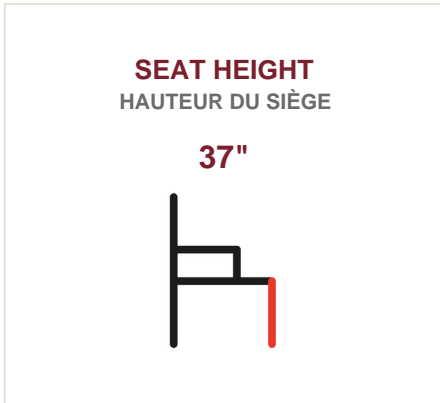

CLASSIC ROLL-ARM THREE-SEAT SOFA
SOFA TROIS PLACES À ACCOUDOIRS ROULÉS

DIMENSIONS

Piece / Pièce	W	H	D
SOFA	86"	37"	38"
LOVE SEAT CAUSEUSE	63"	37"	38"
LOUNGE CHAIR FAUTEUIL	37"	37"	38"

DESCRIPTION

Traditional roll-arm sofa with three seat and back cushions. Suitable for hotel lobbies, senior living lounges, and upscale common areas. Made in Canada.

DIMENSIONS

PHOTO GALLERY
GALERIE DE PHOTOS