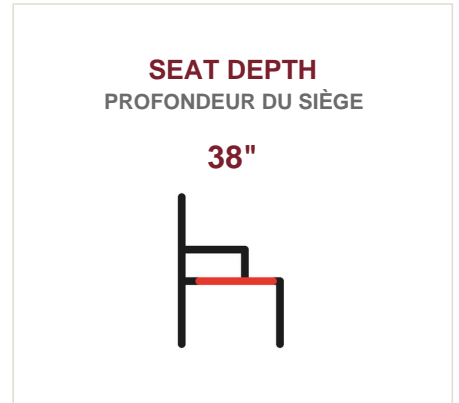

CLASSIC ROLL-ARM THREE-SEAT SOFA
SOFA TROIS PLACES À ACCOUDOIRS ROULÉS

DIMENSIONS

Piece / Pièce	W	H	D
SOFA	86"	37"	38"
LOVE SEAT CAUSEUSE	63"	37"	38"
LOUNGE CHAIR FAUTEUIL	37"	37"	38"

DESCRIPTION

Traditional roll-arm sofa with three seat and back cushions. Suitable for hotel lobbies, senior living lounges, and upscale common areas. Made in Canada.

DIMENSIONS

PHOTO GALLERY
GALERIE DE PHOTOS