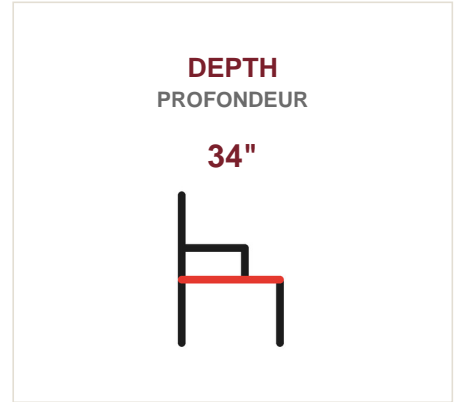

DIMENSIONS