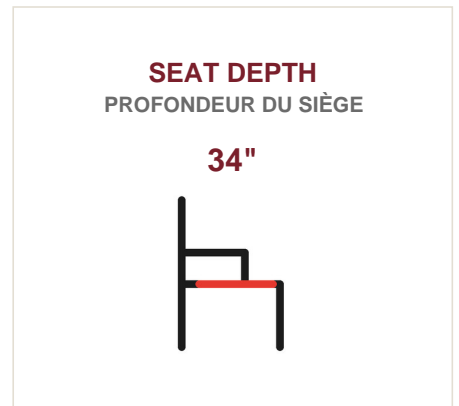

DIMENSIONS