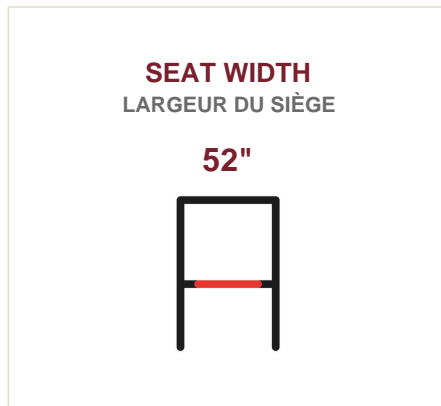

DIMENSIONS